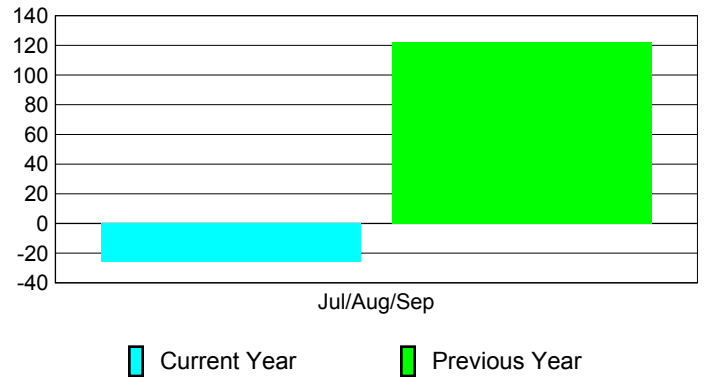

Comparison of Membership Gain/Loss

Current Year Compared to the Previous Year