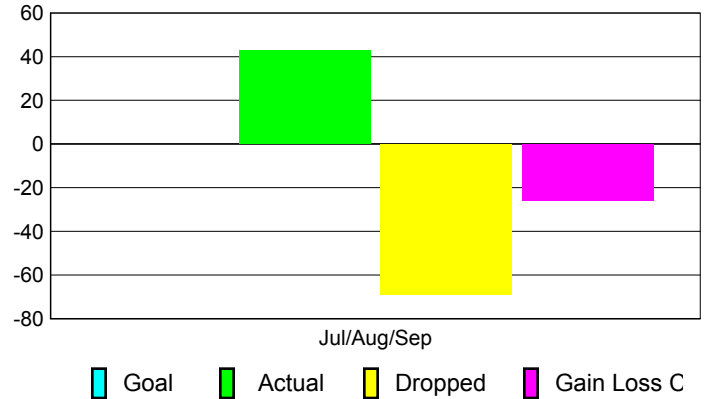

### YTD Status Quo Clubs 2010-2011

Status Quo Clubs Compared to Status Quo Members

## MEMBERSHIP

Membership Results  
2010-2011

Membership  
2009-2010

Month	Net Memb Goal	Actual New Memb	Actual Dropped Memb	Gain/Loss of Memb	Gain/Loss of Memb
Jul/Aug/Sep	0	43	-69	-26	122
<b>Totals</b>	<b>0</b>	<b>43</b>	<b>-69</b>	<b>-26</b>	<b>122</b>

### Membership Results 2010-2011

Goal, New, Dropped, Gain/Loss

### Comparison of Membership Gain/Loss

Current Year Compared to the Previous Year